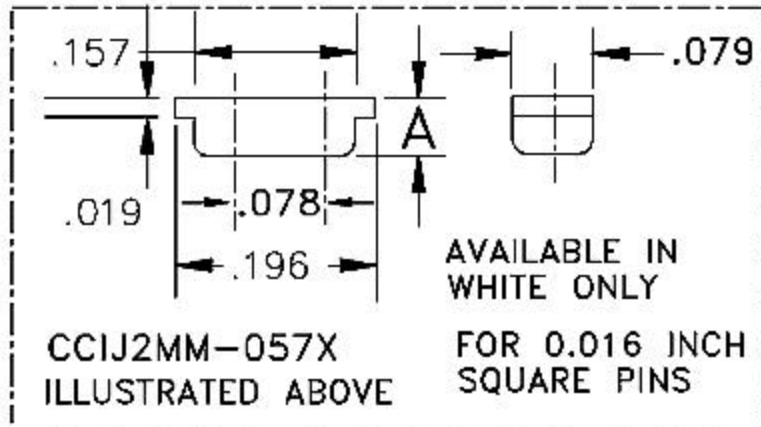

Cont'd Page 92

Item	Quantity	Part Name	Material	Finish

CT = CLOSED TOP

CC = OPEN TOP

Part No.	QTY	Part Name	Material	Finish	Notes
1022000	1	1022000	1022000	1022000	1022000
1022000	1	1022000	1022000	1022000	1022000
1022000	1	1022000	1022000	1022000	1022000
1022000	1	1022000	1022000	1022000	1022000

Category	Material	Part Name	Material	Finish
Category	Material	Part Name	Material	Finish
Category	Material	Part Name	Material	Finish
Category	Material	Part Name	Material	Finish
Category	Material	Part Name	Material	Finish

© 2001 Comm-Con, Inc. All Rights Reserved. Printed in the USA. 1022000-01