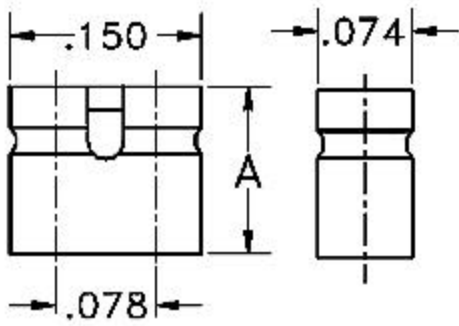

Cont'd Page 92

Item	Quantity	Part Name	Material	Finish

CT = CLOSED TOP

CC = OPEN TOP

Part No.	QTY	Part Name	Material	Finish	Notes
1022000	1	1022000	1022000	1022000	1022000
1022000	1	1022000	1022000	1022000	1022000
1022000	1	1022000	1022000	1022000	1022000
1022000	1	1022000	1022000	1022000	1022000

Category	Material	Part Name	Material	Finish
Category	Material	Part Name	Material	Finish
Category	Material	Part Name	Material	Finish
Category	Material	Part Name	Material	Finish
Category	Material	Part Name	Material	Finish

© 2001 Comm-Con, Inc. All Rights Reserved. Printed in the USA. 1022000-01